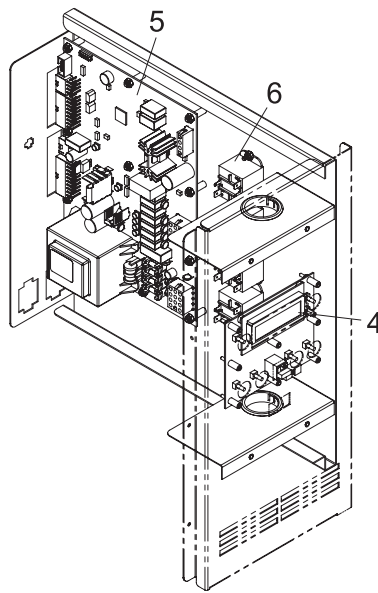

## Replacement Parts List

**Power-Fin®**  
**Heating Boilers &**  
**Hot Water Supply Boilers**  
**PB/PF 1501, 1701, 2001**

# CONTROL PANEL

ITEM NO.	PART NO.	DESCRIPTION	MODEL NO.
<b>CONTROLS</b>			
1	FAN3719	FAN REPLACEMENT ASSEMBLY	PB/PF1501-2001
2	PRS30002	SWITCH, PRESSURE BEFORE D08	PB/PF1501-2001-M9
2	PRS20008	SWITCH, PRESSURE AFTER D08	PB/PF1501-2001-M9
2	PRS30003	SWITCH, PRESSURE BEFORE D08	PB/PF1501/2001-B9
2	PRS20009	SWITCH, PRESSURE AFTER D08	PB/PF1501/2001-B9
2	PRS30004	SWITCH, PRESSURE BEFORE	PB/PF1701-B9
2	PRS20012	SWITCH, PRESSURE AFTER	PB/PF1701-B9
3	RLY2114	CONNECTION BOARD	ALL
4	RLY2210	BOARD, CONTROL, USER INTERFACE	ALL
5	RLY2100	BOARD, CONTROL, MAIN	ALL
6	RLY2706	RELAY, PUMP	ALL
7	RLY2105	RELAY, 24 VAC COIL	ALL
8	SWT2006	SWITCH, ON / OFF	ALL
9	HLC2702	HI LIMIT W/ MANUAL RESET	ALL PB
9	HLC2701	HI LIMIT AUTO RESET	ALL PF
10	GTP2900	GUAGE, TEMP AND PRESSURE	ALL PB
11	RLV2003	VALVE, PRESSURE RELIEF, 1", 50#	PB1501/1701
11	RLV2001	VALVE, PRESS RELIEF, 3/4, 50#	PB2001
11	RLV2016	VALVE, RELIEF 1" 150# T&P	All PF
12	WTR2140	SWITCH, FLOW	ALL